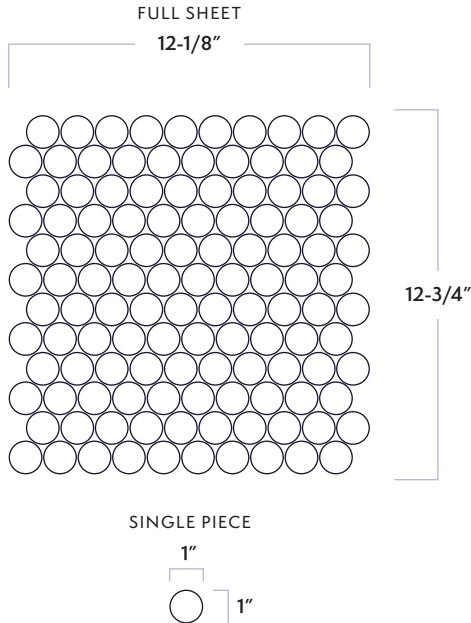

Pietra Bello

Penny Round

DATE REVISED: JUNE 2023

WALKER
ZANGER™

MATERIAL	Natural Stone
FINISH	Honed
THICKNESS	3/8"
SHEET SIZE	12-1/8" x 12-3/4"
COVERAGE SQFT/PIECE	1.000 SqFt
MOUNTING	Mesh

AVAILABLE COLORS